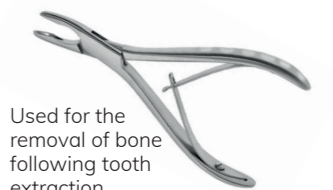

2801246
CVET Bone Rongeur Forceps Luer Slim Curved 15cm

2801065
CVET Bone Rongeur Forceps Mini Friedman 12.5cm

Used for the removal of bone following tooth extraction.

2801112
CVET Extraction Forceps Large Breed

2801113
CVET Extraction Forceps Small Breed