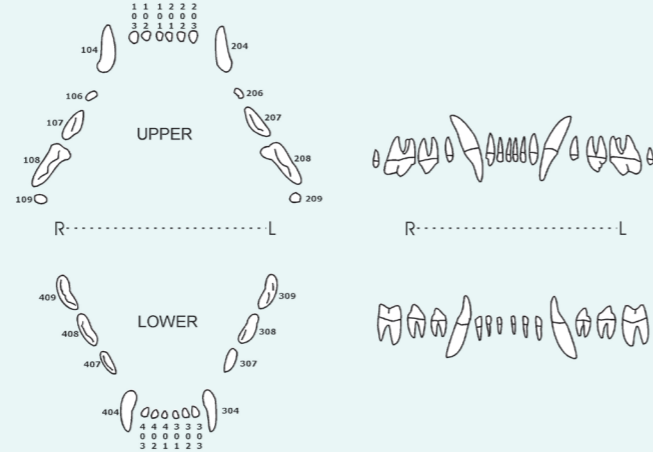

KRSCA15
Tip #1 Mk1 Piezo Scaler BE1 (SP2 & P3, EMS)

KRSCA11
NSK Scaler Tip G 4

KRSCA12
NSK Scaler Tip G 2

KRSCA13
NSK Scaler Tip G 3

KRSCA14
NSK Scaler Tip G 6

NSK scaler tip G 4	• Removal of supra gingival tartar. • Removal of marginal gingival calculus.			
NSK scaler tip G 2	• Removal of supra gingival tartar.			
NSK scaler tip G 3	• Removal of supra gingival tartar.			
NSK scaler tip G 6	• Removal of supra gingival tartar. • Removal of tartar narrow interdental space. • Removal of marginal gingival calculus • Removal of gingival biofilm under natural tooth			

CANINE DENTAL CHART

FELINE DENTAL CHART

2801250
CVET Scaler Jaquette 16.5cm
For the removal of supragingival calculus and plaque (above the gum line).

2801076
CVET Dental Explorer #17/23 Double-Ended Comfort
Double-ended explorer used to test tooth stability and the condition of the gum margins.