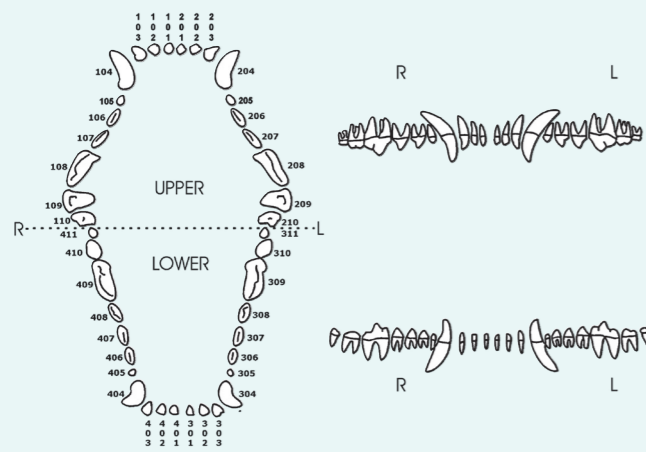

CANINE DENTAL CHART

FELINE DENTAL CHART

2801250
CVET Scaler Jaquette 16.5cm
For the removal of supragingival calculus and plaque (above the gum line).

2801076
CVET Dental Explorer #17/23 Double-Ended Comfort
Double-ended explorer used to test tooth stability and the condition of the gum margins.