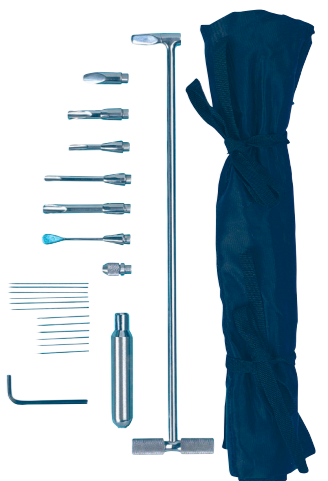

KRDEN07
EQUIVET Dental Pick Set
• All heads can be rotated.
• The chisel head can be used to separate the gingiva from the sides of the tooth prior to extraction.
• The long and short osteotome heads can be used to separate teeth or tooth fragments.
• The long and short elevator heads can be used in the short hand piece to aid in removal of wolf teeth or they can be used on the long handle to aid in the removal of dental root fragments from the alveolus.
• The loop curette is an ideal tool to snag loose tooth or root fragments from the alveolus.
• Chuck with short and long pins is used as dental pick for probing alveolar pockets and areas of infundibular decay as well as for removing feed and debris.